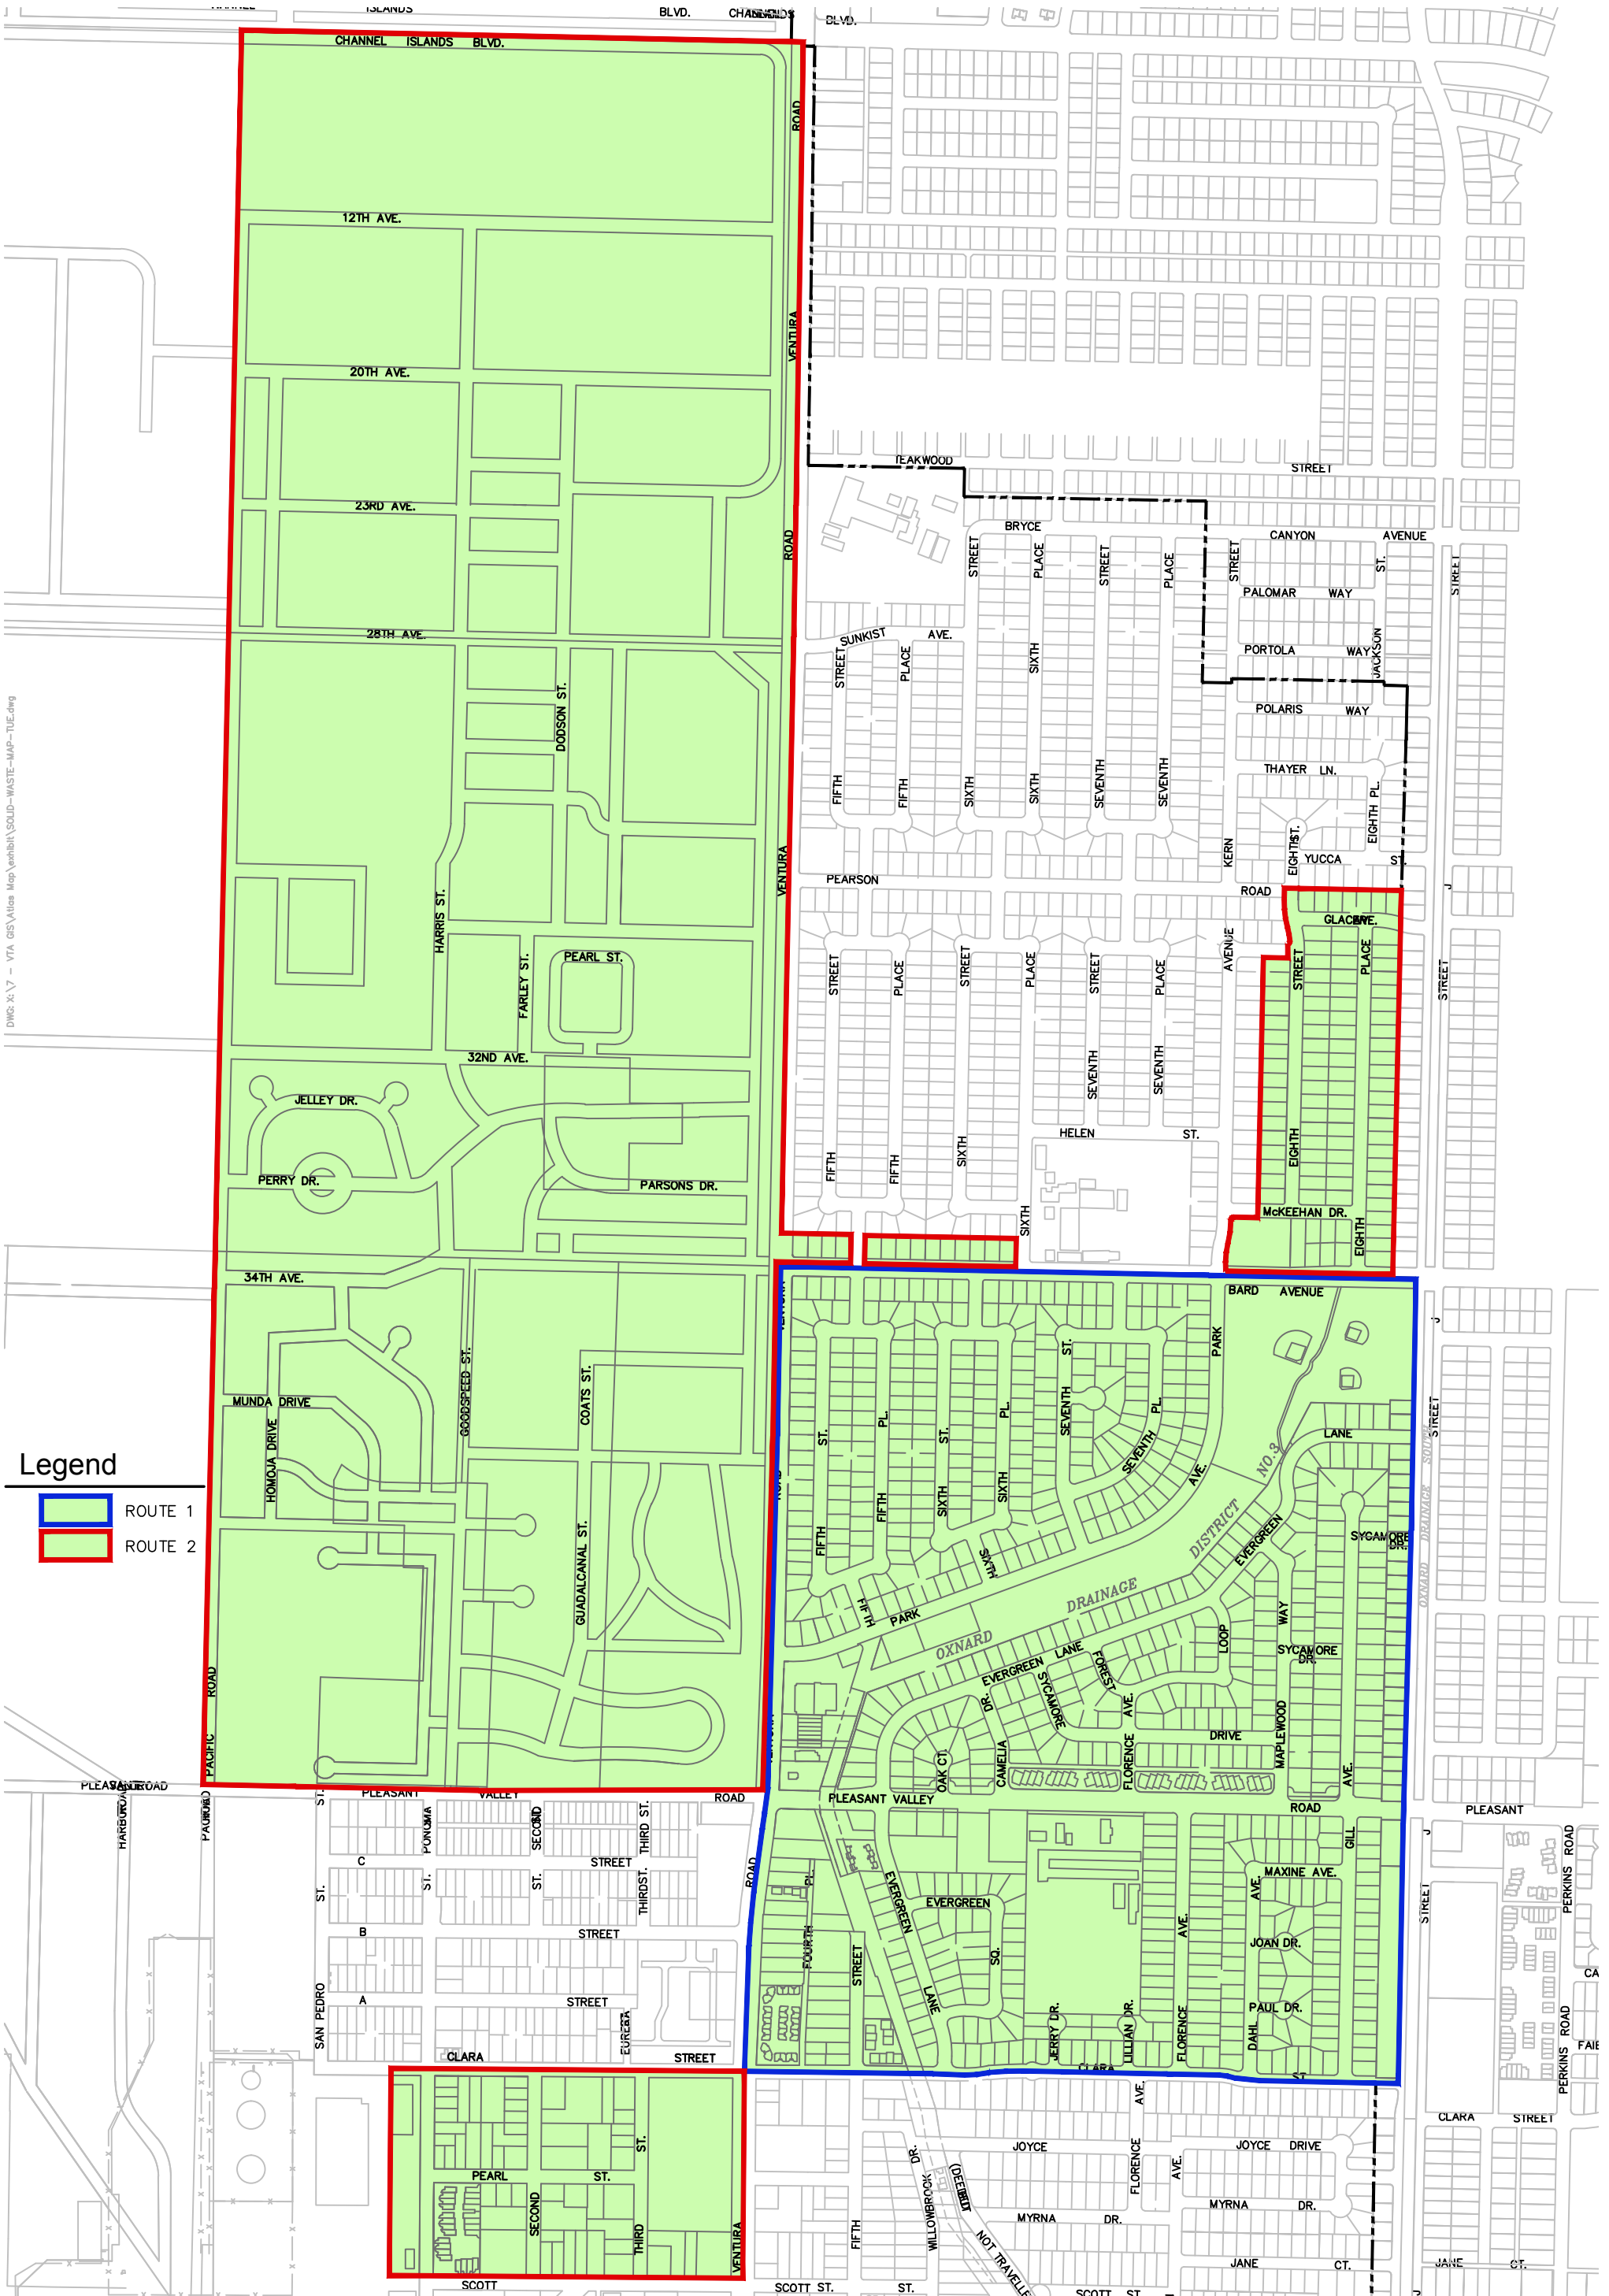

DWG: X:\7 - VTA GIS\Atlas Map\enbalt\SCWD-WASTE-MAP-TUE.dwg

Legend

- ROUTE 1
- ROUTE 2

Port Hueneme Solid Waste Tuesday