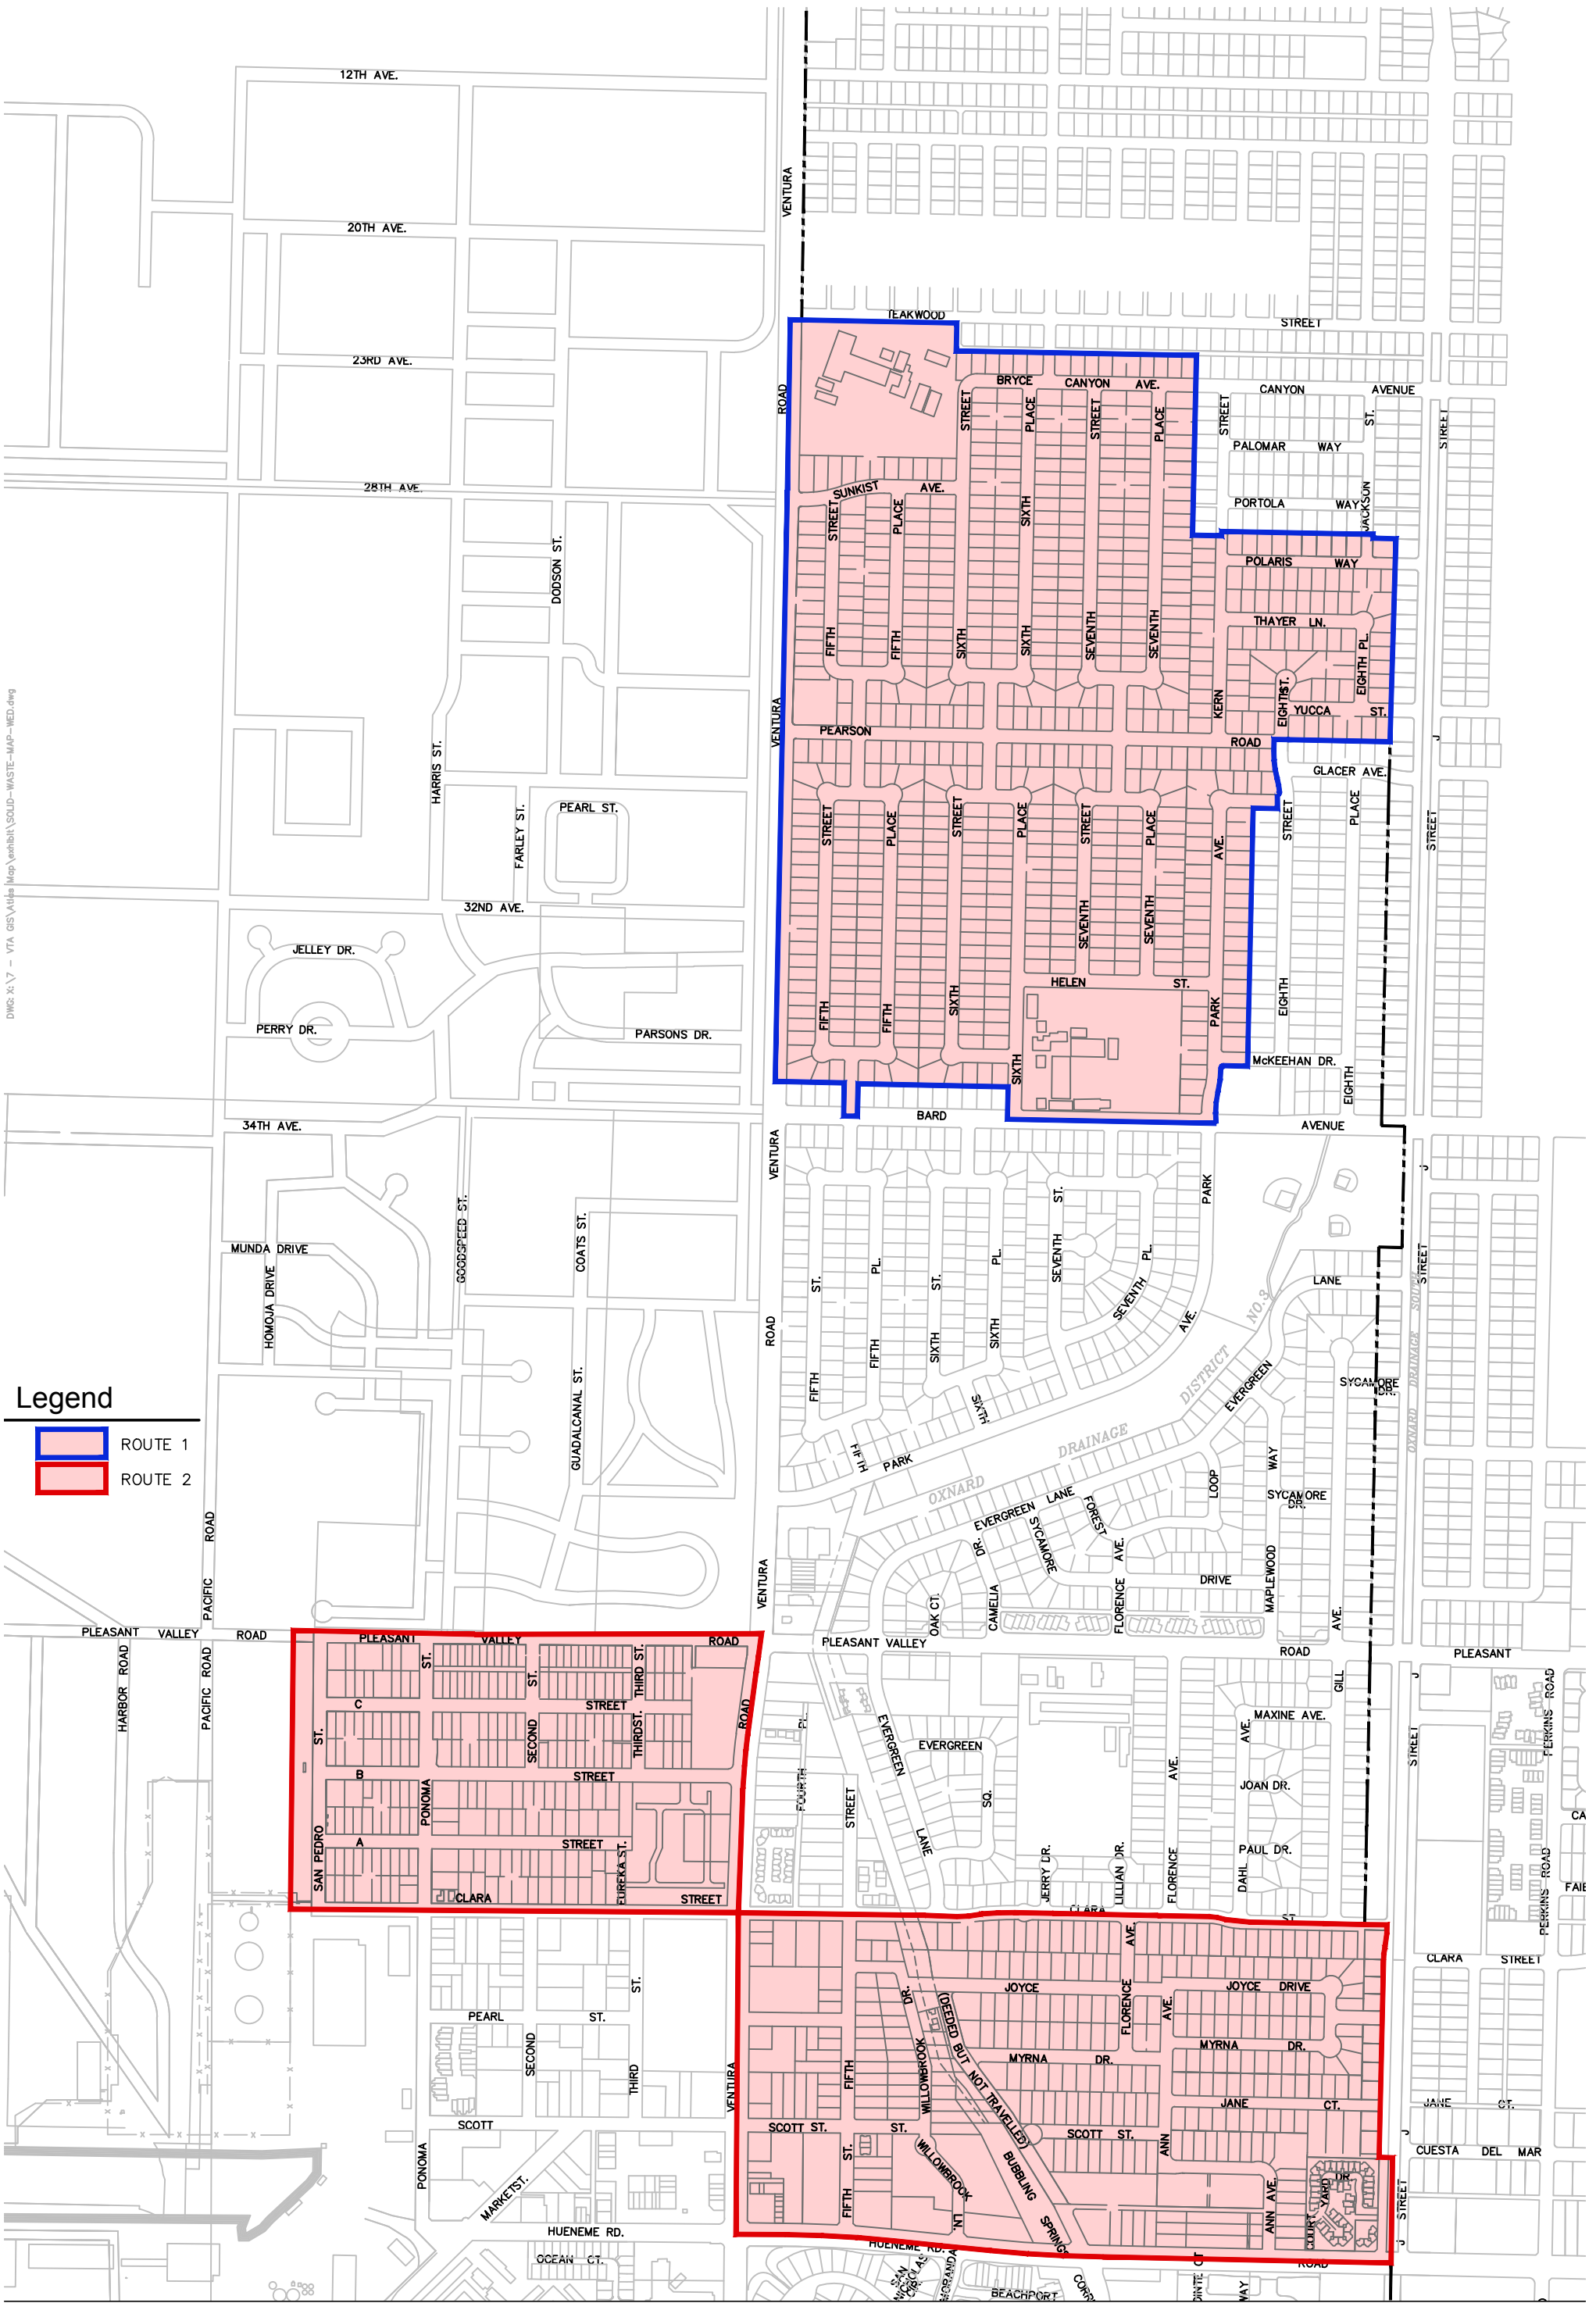

DWG: X:\7 - VTA GIS\Alpha Map\ventna\solid-waste-map-wed.dwg

### Legend

-  ROUTE 1
-  ROUTE 2

# Port Hueneme Solid Waste Wednesday